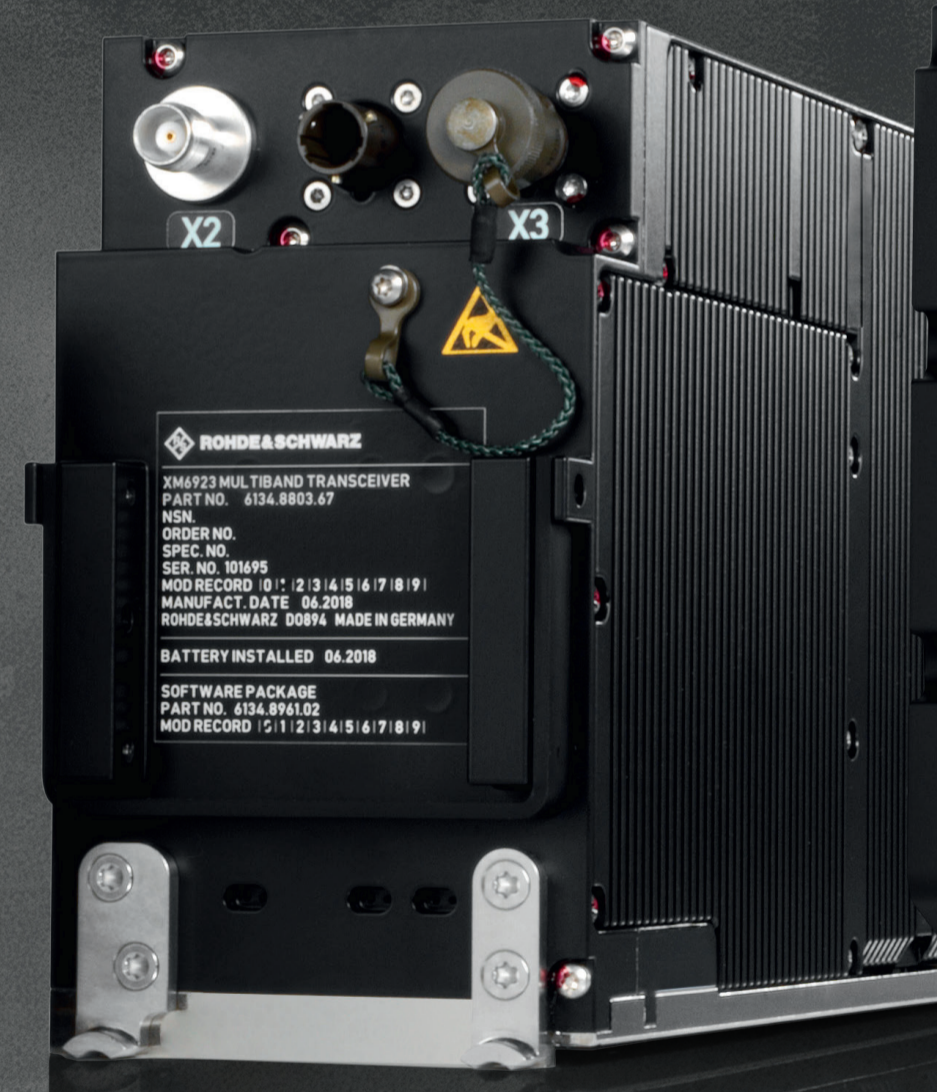

FIRST CHOICE FOR AIRBORNE PLATFORMS

Field-proven family of SOVERON[®] software defined radios.

- ▶ On more than 70 platforms worldwide
- ▶ More than 9,000 radios integrated
- ▶ Approved for jet/propeller aircraft, helicopters and UAVs
- ▶ For secure, robust and reliable radio networks

R&S[®]M3AR MR6000L
For cockpit installation

R&S[®]M3AR MR6000R
For avionic bay installation

R&S[®]M3AR MR6000A
For all types of aircraft requiring
civil and military avionic standards

R&S[®]AR5000
For rotary and fixed-wing applications
with unique and customized capabilities

R&S[®]GB5000AR
Remote control unit
for R&S[®]AR5000

ROHDE & SCHWARZ
Make ideas real